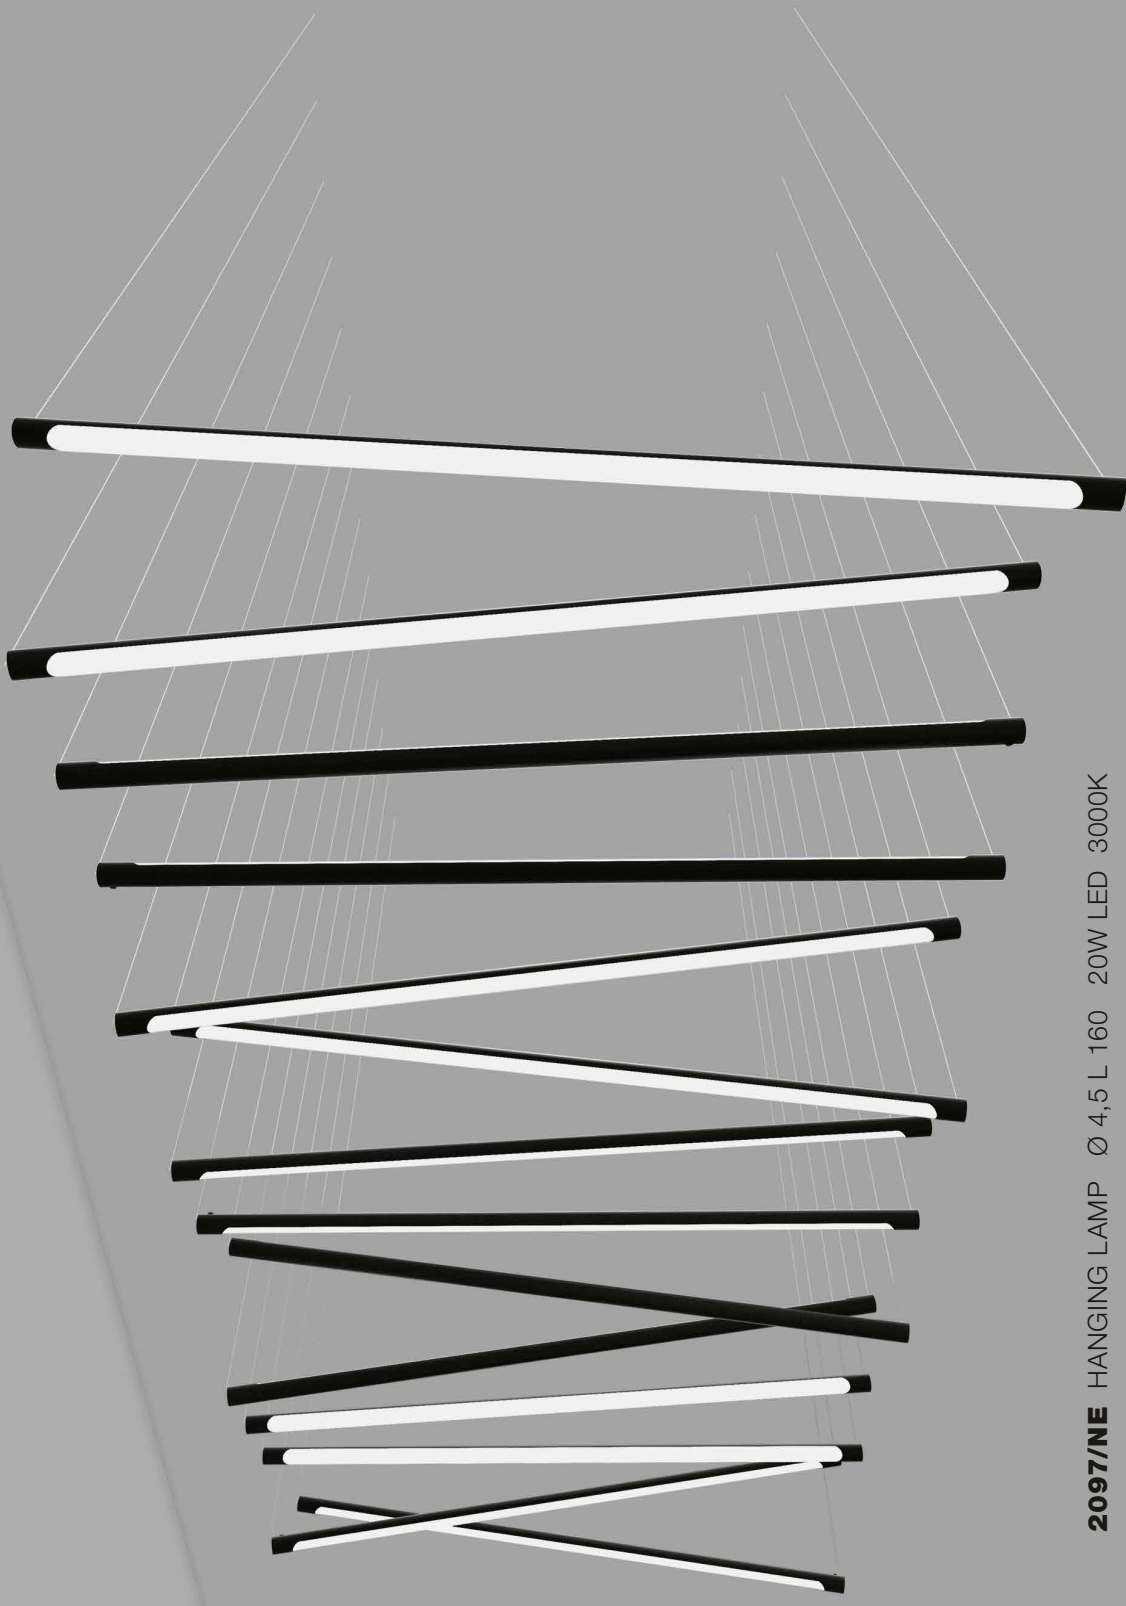

COLLIBRI

1433/J/NE

WALL OR CEILING LAMP Ø 4,5 → 20 10W LED 10° - 25° - 40°

1433/NE

WALL OR CEILING LAMP Ø 4,5 → 40 10W LED 10° - 25° - 40°

2293/4/NE

STANDING LAMP Ø 4,5 H 230 4x10W LED 10° - 25° - 40°

2884/NE

CEILING LAMP Ø 4,5 H 230 4x10W LED 10° - 25° - 40°

2094/NE

STRETCHED ON A CEILING TO FLOOR LAMP Ø 4,5 H 180 4x10W LED 10° - 25° - 40°

2090/NE

HANGING LAMP WITH JOINT Ø 4,5 H 133 4x10W LED 10° - 25° - 40°

30869

JOINT FOR 2090

1433/J

1433

2293

2094

2884

2090

design Emiliana Martinelli 2013-2016

CALABRONE

CALABRONE

design Emiliana Martinelli 2013-2016

2097/NE HANGING LAMP Ø 4,5 L 160 20W LED 3000K

2096/BI - 2096/NE HANGING LAMP Ø 60 H 12 40W LED 3000K

design Emiliana Martinelli 2016

MAGGIOLONE

2095/3/DIM/L/1/NE HANGING LAMP Ø 120 108W + 72W + 48W LED 18700 Lm 3000K
826/3/J/DIM/L/1/NE TABLE LAMP Ø 80 144W LED 11500 Lm 3000K