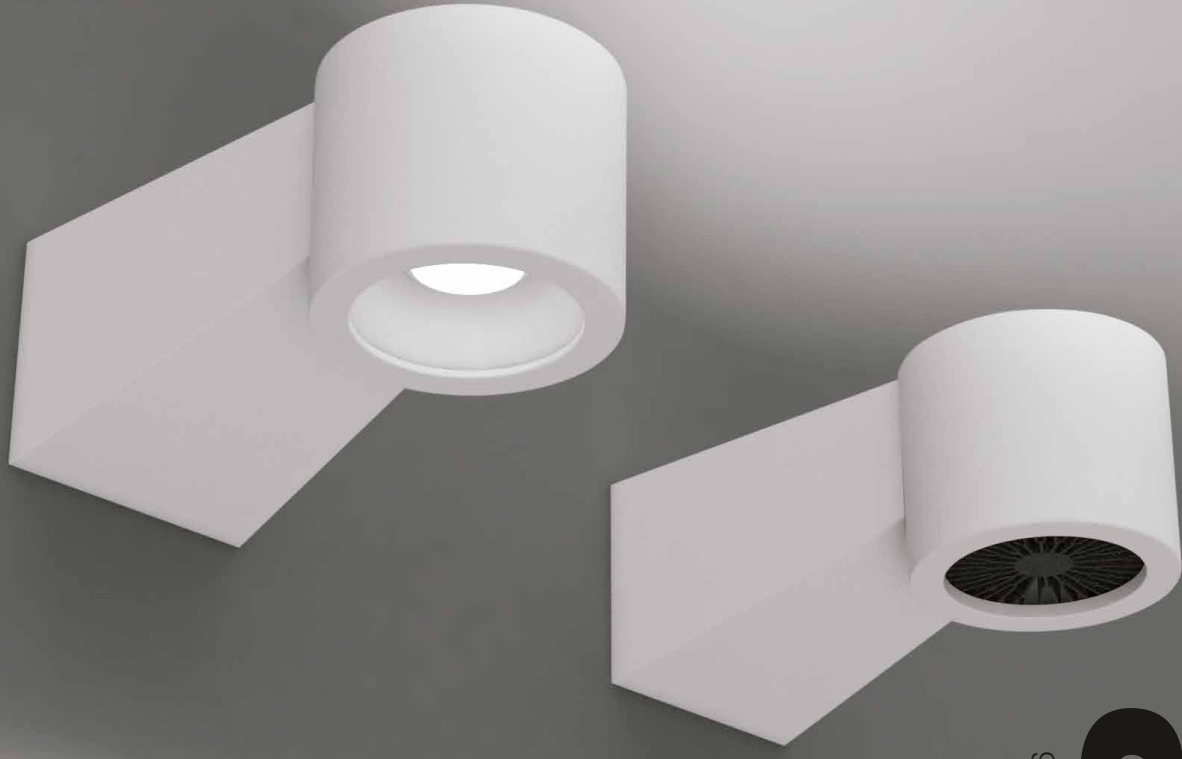

1296/HP/DIM/D/L/1/BI WALL LAMP Ø 15 → 40 49W LED 4000 Lm 3000K
1296/HP/DIM/I/L/1/BI WALL LAMP Ø 15 → 40 49W LED 4000 Lm 3000K

design Elio e Emiliana Martinelli 1992-2016

Q8-HP