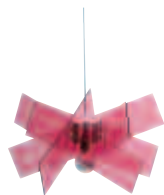

Kartika

Sospensione con supporto in metallo verniciato bianco lucido. Paralume in metacrilato nei colori fucsia, flash, rosso e satinato. Attacco E27. Incandescenza-globolux max 100W. Fluorescenza-globolux max 15W. Filo L.150 cm. *Hanging ceiling lamp with white painted metal structure. Lampshade of methacrylate, available in fuchsia, flash, red and opaline. Lamp plug E27. Incandescent max 100W. Fluorescent max 15W. Wire length 150 cm.*

CL137 L.53 H.24,5 cm (Piccola/Small)
CL138 flash L.53 H.24,5 cm (Piccola/Small)
CL139 L.69 H.38 cm (Grande/Big)
CL140 flash L.69 H.38 cm (Grande/Big)

06 12 49 51

Riku

Lampada da terra e appendiabiti con supporto in metallo verniciato bianco lucido su base in legno MDF laccato bianco. Paralume in metacrilato disponibile nei colori flash, satinato, fucsia, rosso. Attacco E27. Incandescenza-globolux max 100W. Fluorescenza-globolux max 15W. Filo L. 150 cm. *Floor lamp and cloth hanger with white painted metal structure on a wooden base. Lampshade of methacrylate, available in flash, opaline, fuchsia, red. Lamp plug E27. Incandescent max 100W. Fluorescent max 15W. Wire length 150 cm.*

CL141 L.53 H.201 cm
CL142 flash L.53 H.201 cm

06 12 49 51

24

Nuclea

Sospensione in metacrilato nei colori flash, rosso, bianco satinato e particolari cromati. Disponibile in versione lampada da tavolo e da terra con supporto in metallo verniciato bianco lucido. Attacco E27. Incandescenza-globolux max 100W. Fluorescenza-globolux max 15W. Filo L. 150 cm. *Hanging ceiling lamp with white painted metal structure. Lampshade of methacrylate, available in flash, red and opaline white colours. Details of chromium-plated. Also available as table or as floor lamp with white painted metal structure. Lamp plug E27. Incandescent max 100W. Fluorescent max 15W. Wire length 150 cm.*

Sospensione

CL127 rossa e bianca Ø40 H24 cm
CL128 rossa e bianca Ø53 H30 cm
CL129 rossa e bianca Ø67 H38 cm
CL130 flash Ø40 H24 cm
CL131 flash Ø53 H30 cm
CL132 flash Ø67 H38 cm

Lampada da tavolo

CL133 rossa e bianca Ø40 H58 cm
CL134 flash Ø40 H58 cm