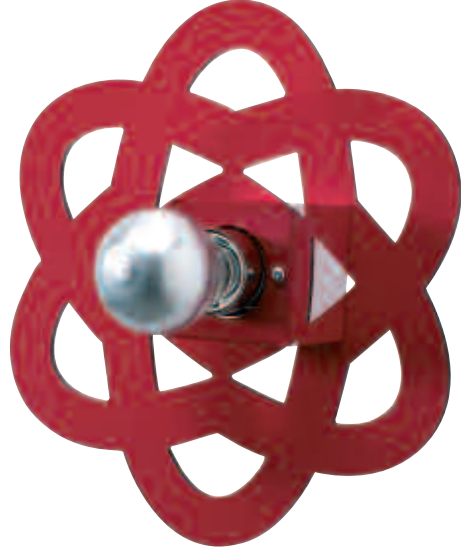

ANUCLEA

CL155 L.26 P.8,5 H.26 cm

CL156 flash L.26 P.8,5 H.26 cm

Applicque con supporto in metallo verniciato bianco lucido. Paralume in metacrilato nei colori rosso, flash e satinato. Attacco E27. Incandescenza-globolux max 100W. Fluorescenza-globolux max 15W.

Wall lamp with white painted metal structure. Lampshade of methacrylate, available in red, flash and opaline white colours. Details of chromium-plated. Lamp plug E27. Incandescent max 100W. Fluorescent max 15W.