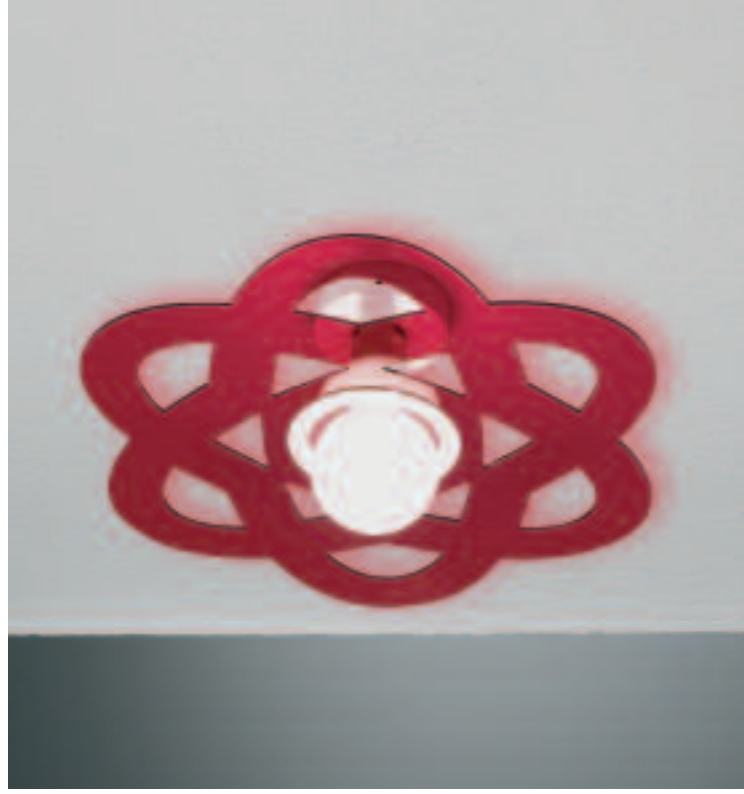

NUCLY

CL0170 L.45 H.19,5 cm

CL0171 Flash L.45 H.19,5 cm

Plafoniera con supporto in metallo verniciato bianco lucido. Paralume in metacrilato nei colori rosso, flash e satinato e particolari cromati. Attacco E27. Incandescenza-globolux max 100W. Fluorescenza-globolux max 27W.

Lampshade with white painted metal structure. Lampshade of methacrylate, available in red, flash and opaline white colours.

Details of chromium-plated. Lamp plug E27. Incandescent max 100W. Fluorescent max 27W.